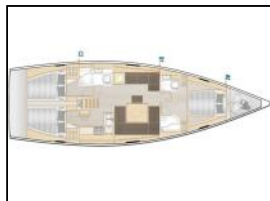

## Sailing yacht Hanse 458 Sea Pearl

Yacht ID: 103542  
 Yachttyp: Sailing yacht  
 Yacht: [Hanse 458 Sea Pearl](#)  
 Marina: Greece / Kos, Kos Marina  
 Production year: 2021  
 Cabins: 3 (3)  
 Deposit: € 3.000,00

**Autopilot:** Autopilot,  
**Bimini:** Bimini,  
**Bow thruster:** Bowthruster,  
**Chart plotter in cockpit:** GPS Plotter outside,  
**Cockpit cushion:** Cockpit cushions,  
**Cockpit speakers:** Cockpit speakers,  
**Coffee maker:** Espresso machine (Nespresso), Filter coffee maker,  
**Dinghy:** Dinghy,  
**General:** 220V plug, Bluetooth audio, Box of flares, Cockpit table, Convertible saloon table, Deck shower, Depthmeter, Electric windlass, EPIRB, Fans in cabins, Fenders, Fire extinguisher, First aid kit, Floating light, Freezer, Full batten mainsail, Galley equipment, Gas bottle, Inflatable life raft, Life jackets, Mocha, Navigation lights, Pilot book, Sea charts, Self tacking jib, Sound speaker, Spare anchor and Chain, Speedmeter, Swimming ladder, Three double cabins, Two heads, USB plug, V.H.F., V.H.F., Windmeter,  
**Outboard engine:** Outboard Engine,  
**Refrigerator:** Fridge,  
**Snorkeling equipment:** Snorkelling set,  
**Solar panel:** Solar panel,  
**Sprayhood:** Sprayhood,  
**Teack cockpit:** Teak in cockpit,