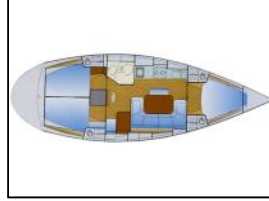

Sailing yacht Bavaria 38 Cruiser Popocha

Autopilot: Autopilot,
Bimini: Bimini,
Bow thruster: Bow thruster,
Coffee maker: Coffee maker,
General: AIS, Anti-Rotation hood, Bath table, Black water tank, Complete household, Cushions, Electric windlass, Electronic equipment, First aid kit, Gas stove, GPS, Guides, Hot water, Manual and electric pump, Oven, Shower, Sounder, Swimming ladder, Tool box, USB, VHF,
Inverter: 220V inverter,
Refrigerator: Refrigerator,
Solar panel: Solar panels,
TV: TV,

Yacht ID:	103563
Yachttyp:	Sailing yacht
Yacht:	Bavaria 38 Cruiser Popocha
Marina:	Spain / La Marina de València- València
Production year:	2004
Cabins:	3 (3)
Deposit:	€ 3.500,00

Price per week / Season 2024