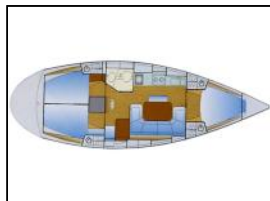

Sailing yacht Bavaria 38 Cruiser Popocha

Autopilot: Autopilot,
Bimini: Bimini,
Bow thruster: Bow thruster,
Coffee maker: Coffee maker,
General: AIS, Anti-Rotation hood, Bath table, Black water tank, Complete household, Cushions, Electric windlass, Electronic equipment, First aid kit, Gas stove, GPS, Guides, Hot water, Manual and electric pump, Oven, Shower, Sounder, Swimming ladder, Tool box, USB, VHF,
Inverter: 220V inverter,
Refrigerator: Refrigerator,
Solar panel: Solar panels,
TV: TV,

Yacht ID: 103563
Yachttyp: Sailing yacht
Yacht: [Bavaria 38 Cruiser Popocha](#)
Marina: Spain / La Marina de València-València
Production year: 2004
Cabins: 3 (3)
Deposit: € 3.500,00

Price per week / Season 2024