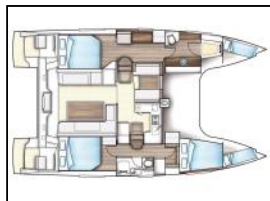

Catamaran Nautitech 40 Open Loulou

Yacht ID: 103642
 Yachttyp: Catamaran
 Yacht: [Nautitech 40 Open Loulou](#)
 Marina: French Polynesia / Papeete
 Production year: 2023
 Cabins: 3 (3)
 Deposit: € 6.000,00