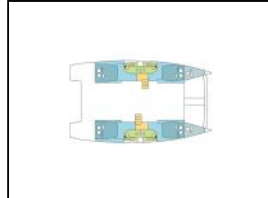

Catamaran Bali 4.4 VRANCIC

Yacht ID: 103671
 Yachttyp: Catamaran
 Yacht: [Bali 4.4 VRANCIC](#)
 Marina: Mexico / La Paz, Costa Baja Marina
 Production year: 2024
 Cabins: 4 + 2
 Deposit: € 4.000,00

Deck: Bar, Bimini top, Cockpit cushions, Cockpit table, Cockpit/stern, outside shower, Davit, Dinghy, Electric anchor windlass, Forward cockpit, Forward cockpit cushions, Grill (Barbecue), Helmstation seat cushions, Outboard engine, Remote control for anchor winch with chain counter at helm, Seats for aft bench, Spring cleats, Sun awning (forward cockpit), Swimming ladder,
Galley: Freezer, Kitchen utensils (Galley equipment, cutlery), Oven, Refrigerator, Stove,
Interior: Electric fans in cabins, Electric toilet,
Navigation: AIS, Autopilot, GPS chart plotter - cockpit, Speedometer (Speed log), Wind instrument/Anemometer,
Sails: Lazy bag, Lazy jacks,
Yacht electrics: Air condition, Alternator, Battery charger, Generator, Inverter, Service batteries, Solar panels, VHF radio, Watermaker - desalinator,