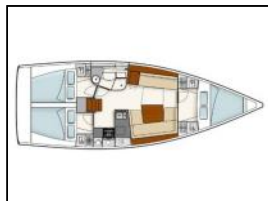

Sailing yacht Hanse 385 Kon-Tiki

Yacht ID:	103681
Yachttyp:	Sailing yacht
Yacht:	Hanse 385 Kon-Tiki
Marina:	Croatia / Pula, Marina Polesana
Production year:	2012
Cabins:	3 (3)
Deposit:	€ 2.000,00

Bow thruster: Bow Thruster,
Dinghy: Dinghy Inflatable, Dinghy with Outboard Motor,
General: 220V Outlet, Anchor, Bed Linen, Bimini, Cockpit Cushions, Deck Shower, Depth Gauge, Electric Windlass, External Table, Freezer, Fridge, Furling Genoa, GPS, Hot Water System, Microwave, Power Inverter, Sheets and Towels, Steering position, Toilet, USB Sockets, VHF,
Heating: Heating,
Lazy jack: Main Sail Full Batten/Lazy Jack,
Snorkeling equipment: Snorkel Equipment,
Sprayhood: Spray hood,
Swimming platform: Bathing Platform,
Teak deck: Teak Deck,

Price per week / Season 2024

14.06. - 30.09.	30.09. - 31.10.
€ 2.300	€ 2.350
31.10. - 31.12.	
€ 2.300