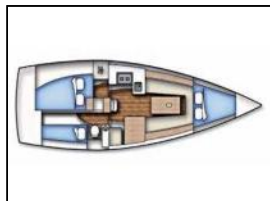

## Sailing yacht JPK 10.10 Kurun

**Autopilot:** Automatic pilot,  
**Cockpit speakers:** Cockpit speakers,  
**General:** Aid kit, AIS, Asymmetric Spinnaker, Cones, Extinguisher, Flare, Gas stove, GPS, Guide and maps, Hifi, Log-Speedometer, Navigation instruments, NKE, Raymarine, Safety equipment, Safety jacket, Sondeur, Toolbox, Tourmentin, VHF, WC,  
**Refrigerator:** Fridge,