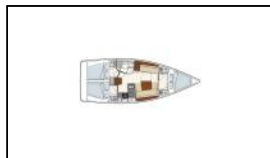

## Sailing yacht Hanse 385 Iyarada

**Deck:** Bimini top, Cockpit/stern, outside shower, Dinghy, Electric anchor windlass, Outboard engine,  
**Entertainment:** Fins, Mask and snorkel, Radio,  
**Galley:** Refrigerator,  
**Interior:** Electric fans in cabins,  
**Navigation:** Autopilot, Binoculars, GPS chart plotter - cockpit, Navigation (Nautical) charts and nautical guide, Wind instrument/Anemometer,  
**Safety:** Distress flare box, First aid kit, Life jackets,  
**Yacht electrics:** Inverter, VHF radio,

Yacht ID: 104184  
Yachttyp: Sailing yacht  
Yacht: [Hanse 385 Iyarada](#)  
Marina: Thailand / Phuket, Yacht Heaven Marina  
Production year: 2015  
Cabins: 3  
Deposit: € 3.000,00