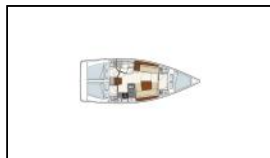

Sailing yacht Hanse 385 Iyarada

Deck: Bimini top, Cockpit/stern, outside shower, Dinghy, Electric anchor windlass, Outboard engine,
Entertainment: Fins, Mask and snorkel, Radio,
Galley: Refrigerator,
Interior: Electric fans in cabins,
Navigation: Autopilot, Binoculars, GPS chart plotter - cockpit, Navigation (Nautical) charts and nautical guide, Wind instrument/Anemometer,
Safety: Distress flare box, First aid kit, Life jackets,
Yacht electrics: Inverter, VHF radio,

Yacht ID: 104184
Yachttyp: Sailing yacht
Yacht: [Hanse 385 Iyarada](#)
Marina: Thailand / Phuket, Yacht Heaven Marina
Production year: 2015
Cabins: 3
Deposit: € 3.000,00

Price per week / Season 2024

01.05. - 31.10.	01.11. - 19.12.	20.12. - 07.01.	08.01. - 15.03.
€ 1.855	€ 2.695	€ 4.025	€ 3.535
01.11. - 19.12.	20.12. - 31.12.		
€ 2.695	€ 4.025		