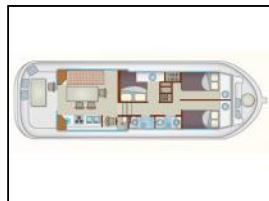

Motor yacht Pénichette 1260 FR 1260R-23

Yacht ID: 104434
Yachttyp: Motor yacht
Yacht: [Pénichette 1260 FR 1260R-23](#)
Marina: France / Lutzelbourg-Lutzelbourg
Production year: 2003
Cabins: 3 (3)
Deposit: € 2.000,00

Bow thruster: Bow thruster,
Coffee maker: Coffee maker,
General: 230 Volts cable, Ash trays, Aspirator, Back up camera with a monitor on the inside cockpit, Baking dish, Bathing platform with outside shower, Boat hooks, Bottle opener, Bowls, Bread basket, Bread knife, Breakfast cups, Breakfast saucers, Broom, Brush, Bucket with rope, Carving knives, Coffee spoons, Coffee thermos, Cooling bar on the sun deck, Cutting board, Deck brush, Dessert plates, Dinner plates, Dish towels, Document case, Doormat, Doser, Dustbin, Dustpan, Duvet, Egg cup, Egg whisk, Electronic safe, Fire blanket, Fire extinguishers, First Aid box, Fixed fenders, Flash light, Fly / mosquito screens on cabin windows, Folding chairs, Frying pan, Gas cylinders, Grater, Ground tackle, Hair dryer, Holder for coffee filters, Hose pipe and adaptors, Kettle, Key for the boat, Kitchen knives (small), Kitchen scissors, Ladle, Life buoy, Life jackets for adults, Linen and Towels, Locaboat flag, Mallet, Media centre, Metal spatula, Mobile fenders, Mooring ropes, Mooring spikes, Multiple socket outlet, National flag, Oval stainless steel dish, Oyster knives, Piezzo, Pillows, Plaid, Pressure cooker, Salad bowls, Salad fork and spoon, Salad shaker, Saucepans, Set of 3 flares, Sieve, Soup plates, Soup spoons, Table cloth, Table forks, Table knives, Table mats, Tea pot, Tea strainer, Tin opener, Tray, Universal key, Universal lid, Vase, Vegetable peeler, Water glasses, WC kit, Wine glasses, Wooden spoon,
Radio-CD player: CD/DVD/MP3 payer with radio,
TV: TV flat screen,

Price per week / Season 2024

15.03. - 19.04.	19.04. - 17.05.	17.05. - 07.06.	
€ 2.450	€ 2.919	€ 3.206	
07.06. - 12.07.	12.07. - 16.08.	16.08. - 06.09.	06.09. - 27.09.
€ 3.528	€ 3.815	€ 3.528	€ 3.206
27.09. - 18.10.	18.10. - 02.11.		
€ 2.919	€ 2.450