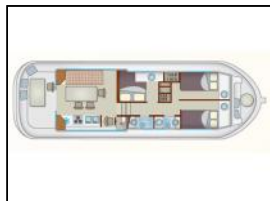

Motor yacht Pénichette 1260 FR 1260R-23

Yacht ID: 104434
Yachttyp: Motor yacht
Yacht: [Pénichette 1260 FR 1260R-23](#)
Marina: France / Lutzelbourg-Lutzelbourg
Production year: 2003
Cabins: 3 (3)
Deposit: € 2.000,00

Bow thruster: Bow thruster,
Coffee maker: Coffee maker,
General: 230 Volts cable, Ash trays, Aspirator, Back up camera with a monitor on the inside cockpit, Baking dish, Bathing platform with outside shower, Boat hooks, Bottle opener, Bowls, Bread basket, Bread knife, Breakfast cups, Breakfast saucers, Broom, Brush, Bucket with rope, Carving knives, Coffee spoons, Coffee thermos, Cooling bar on the sun deck, Cutting board, Deck brush, Dessert plates, Dinner plates, Dish towels, Document case, Doormat, Doser, Dustbin, Dustpan, Duvet, Egg cup, Egg whisk, Electronic safe, Fire blanket, Fire extinguishers, First Aid box, Fixed fenders, Flash light, Fly / mosquito screens on cabin windows, Folding chairs, Frying pan, Gas cylinders, Grater, Ground tackle, Hair dryer, Holder for coffee filters, Hose pipe and adaptors, Kettle, Key for the boat, Kitchen knives (small), Kitchen scissors, Ladle, Life buoy, Life jackets for adults, Linen and Towels, Locaboat flag, Mallet, Media centre, Metal spatula, Mobile fenders, Mooring ropes, Mooring spikes, Multiple socket outlet, National flag, Oval stainless steel dish, Oyster knives, Piezzo, Pillows, Plaid, Pressure cooker, Salad bowls, Salad fork and spoon, Salad shaker, Saucepans, Set of 3 flares, Sieve, Soup plates, Soup spoons, Table cloth, Table forks, Table knives, Table mats, Tea pot, Tea strainer, Tin opener, Tray, Universal key, Universal lid, Vase, Vegetable peeler, Water glasses, WC kit, Wine glasses, Wooden spoon,
Radio-CD player: CD/DVD/MP3 payer with radio,
TV: TV flat screen,

Price per week / Season 2025

15.03. - 19.04.	19.04. - 17.05.	17.05. - 07.06.	
€ 2.450	€ 2.919	€ 3.206	
07.06. - 12.07.	12.07. - 16.08.	16.08. - 06.09.	06.09. - 27.09.
€ 3.528	€ 3.815	€ 3.528	€ 3.206
27.09. - 18.10.	18.10. - 02.11.		
€ 2.919	€ 2.450