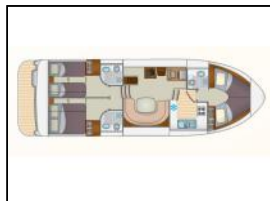

Motor yacht Europa 600 GR E600-27

Yacht ID: 104500
Yachttyp: Motor yacht
Yacht: [Europa 600 GR E600-27](#)
Marina: France / Lutzelbourg-Lutzelbourg
Production year: 2007
Cabins: 3 (3)
Deposit: € 2.000,00

Bimini: Bimini,
Bow thruster: Bow thruster,
Coffee maker: Coffee maker,
General: 230 Volts cable, 2nd Ground tackle, Ash trays, Aspirator, Back up camera with a monitor on the inside cockpit, Baking dish, Bathing platform with outside shower, Beer and alcohol glasses, Binoculars, Boat hooks, Bottle opener, Bowls, Bread basket, Bread knife, Breakfast cups, Breakfast saucers, Broom, Brush, Bucket with rope, Carving knives, Coffee spoons, Coffee thermos, Cooling bar on the sun deck, Cutting board, Deck brush, Dessert plates, Dinner plates, Dish towels, Document case, Doormat, Doser, Dustbin, Dustpan, Duvet, Egg cup, Egg whisk, Electronic safe, Fire extinguishers, First Aid box, Fixed fenders, Flash light, Fly / mosquito screens on cabin windows, Folding chairs, Frying pan, Gang plank, Gas cylinders, Grater, Ground tackle, Hair dryer, Holder for coffee filters, Kettle, Key for the boat, Kitchen knives (small), Kitchen scissors, Ladle, Life buoy, Life jackets for adults, Linen and Towels, Locaboat flag, Media centre, Metal spatula, Mobile fenders, Mooring ropes, Multiple socket outlet, National flag, Oval stainless steel dish, Piezzo, Pillows, Plaid, Red flag, Salad bowls, Salad fork and spoon, Salad shaker, Saucepans, Sieve, Soup plates, Soup spoons, Swimming ladder, Table cloth, Table forks, Table knives, Table mats, Tea pot, Tea strainer, Tin opener, Tray, Universal key, Universal lid, Vase, Vegetable peeler, Water glasses, WC kit, Wine glasses, Wooden spoon,
Radio-CD player: CD/DVD/MP3 payer with radio,
TV: TV flat screen,

Price per week / Season 2024

15.03. - 19.04. € 2.877	19.04. - 17.05. € 3.367	17.05. - 07.06. € 3.759	
07.06. - 12.07. € 4.165	12.07. - 16.08. € 4.543	16.08. - 06.09. € 4.165	06.09. - 27.09. € 3.759
27.09. - 18.10. € 3.367	18.10. - 02.11. € 2.877