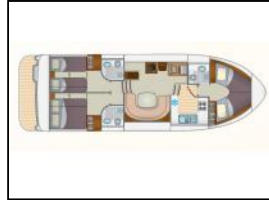

Motor yacht Europa 600 GR E600-27

Yacht ID: 104500
Yachttyp: Motor yacht
Yacht: [Europa 600 GR E600-27](#)
Marina: France / Lutzelbourg-Lutzelbourg
Production year: 2007
Cabins: 3 (3)
Deposit: € 2.000,00

Bimini: Bimini,
Bow thruster: Bow thruster,
Coffee maker: Coffee maker,
General: 230 Volts cable, 2nd Ground tackle, Ash trays, Aspirator, Back up camera with a monitor on the inside cockpit, Baking dish, Bathing platform with outside shower, Beer and alcohol glasses, Binoculars, Boat hooks, Bottle opener, Bowls, Bread basket, Bread knife, Breakfast cups, Breakfast saucers, Broom, Brush, Bucket with rope, Carving knives, Coffee spoons, Coffee thermos, Cooling bar on the sun deck, Cutting board, Deck brush, Dessert plates, Dinner plates, Dish towels, Document case, Doormat, Doser, Dustbin, Dustpan, Duvet, Egg cup, Egg whisk, Electronic safe, Fire extinguishers, First Aid box, Fixed fenders, Flash light, Fly / mosquito screens on cabin windows, Folding chairs, Frying pan, Gang plank, Gas cylinders, Grater, Ground tackle, Hair dryer, Holder for coffee filters, Kettle, Key for the boat, Kitchen knives (small), Kitchen scissors, Ladle, Life buoy, Life jackets for adults, Linen and Towels, Locaboat flag, Media centre, Metal spatula, Mobile fenders, Mooring ropes, Multiple socket outlet, National flag, Oval stainless steel dish, Piezzo, Pillows, Plaid, Red flag, Salad bowls, Salad fork and spoon, Salad shaker, Saucepans, Sieve, Soup plates, Soup spoons, Swimming ladder, Table cloth, Table forks, Table knives, Table mats, Tea pot, Tea strainer, Tin opener, Tray, Universal key, Universal lid, Vase, Vegetable peeler, Water glasses, WC kit, Wine glasses, Wooden spoon,
Radio-CD player: CD/DVD/MP3 payer with radio,
TV: TV flat screen,

Price per week / Season 2024

19.10. - 04.11.	15.03. - 19.04.	19.04. - 17.05.	
€ 2.380	€ 2.877	€ 3.367	
17.05. - 07.06.	07.06. - 12.07.	12.07. - 16.08.	16.08. - 06.09.
€ 3.759	€ 4.165	€ 4.543	€ 4.165
06.09. - 27.09.	27.09. - 18.10.	18.10. - 02.11.	
€ 3.759	€ 3.367	€ 2.877