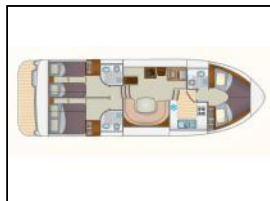

Motor yacht Europa 600 FR E600-39

Yacht ID: 104505
 Yachttyp: Motor yacht
 Yacht: [Europa 600 FR E600-39](#)
 Marina: Netherlands / Argens-Minervois
 Production year: 2008
 Cabins: 3 (3)
 Deposit: € 2.000,00