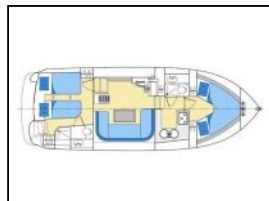

Motor yacht Europa 300 NL E300-2

Bimini: Bimini,
Electric toilet: Electric WC,
General: Bathing deck with outside shower, Central heating,
Flying Bridge with table and seat bench, Inside and outside
steering positions,