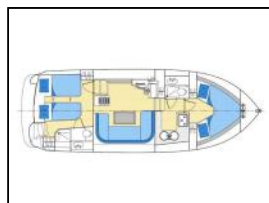

Motor yacht Europa 300 NL E300-2

Bimini: Bimini,
Electric toilet: Electric WC,
General: Bathing deck with outside shower, Central heating,
Flying Bridge with table and seat bench, Inside and outside
steering positions,