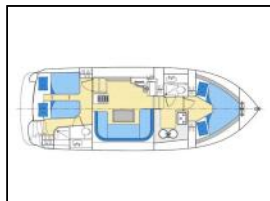

Motor yacht Europa 300 NL E300-3

Bimini: Bimini,
Electric toilet: Electric WC,
General: Bathing deck with outside shower, Central heating,
Flying Bridge with table and seat bench, Inside and outside
steering positions,