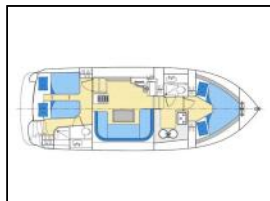

## Motor yacht Europa 300 NL E300-3

**Bimini:** Bimini,  
**Electric toilet:** Electric WC,  
**General:** Bathing deck with outside shower, Central heating,  
Flying Bridge with table and seat bench, Inside and outside  
steering positions,