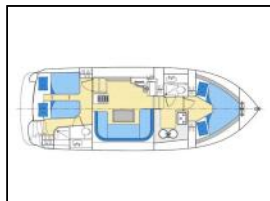

Motor yacht Europa 300 NL E300-1

Bimini: Bimini,
Electric toilet: Electric WC,
General: Bathing deck with outside shower, Central heating,
 Flying Bridge with table and seat bench, Inside and outside
 steering positions,