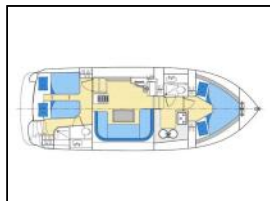

## Motor yacht Europa 300 NL E300-1

**Bimini:** Bimini,  
**Electric toilet:** Electric WC,  
**General:** Bathing deck with outside shower, Central heating,  
Flying Bridge with table and seat bench, Inside and outside  
steering positions,