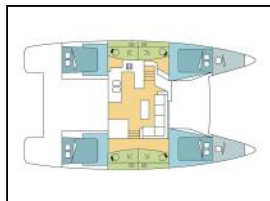

Catamaran Helia 44 PALILU_DB

Deck: Bimini top, Cockpit cushions, Cockpit fridge, Cockpit table, Cockpit/stern, outside shower, Electric anchor windlass, Swimming ladder,
Entertainment: Outside speakers,
Galley: Oven, Refrigerator, Stove,
Interior: Convertible table, Electric fans in cabins,
Navigation: Autopilot, GPS chart plotter, Speedometer (Speed log), Wind instrument/Anemometer,
Sails: Electric winch, Lazy bag, Lazy jacks, Self tailing winch,
Yacht electrics: Air condition, Generator, Inverter, Plug 220V, 12 V, Solar panels, VHF radio, Watermaker - desalinator, WC pump,

Yacht ID: 105050
 Yachttyp: Catamaran
 Yacht: [Helia 44 PALILU_DB](#)
 Marina: Caribbean / Antigua, Jolly Harbour Marina
 Production year: 2018
 Cabins: 4 + 2
 Deposit: € 6.000,00

Price per week / Season 2024