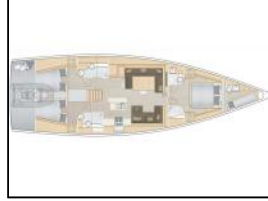

Sailing yacht Hanse 588 Eclipse

Yacht ID: 105116
 Yachttyp: Sailing yacht
 Yacht: [Hanse 588 Eclipse](#)
 Marina: Greece / Marina Zeas-Piraeus
 Production year: 2021
 Cabins: 4 (4)
 Deposit: € 3.000,00

Autopilot: Autopilot,
Bow thruster: Bow thruster,
Chart plotter: Chart plotter,
Cockpit cushion: Full cockpit cushions seating 8-10 people,
Dinghy: Dinghy ,
Electric toilet: Electric toilets,
Electric winches: 4 Electric winches,
General: Air condition, Ample light throughout, Carbon gangway, Cockpit tables, Courtesy lights in saloon, in cockpit and all around deck, Easy tender system, Electric anchor windlass, Forward deck light, Freezer, Hydraulic bathing platform, Latest tech GRP bimini top with sliding canvas, Latest tech hard top, Microwave, Stainless steel anchor with 100m stainless chain, Stainless steel stanchions and railing for improved safety, Steering wheels, Stern thruster, TUBE, Two fully equipped helm stations with transducers, Two teak cockpit tables, Underwater lights, Up and down lights on the spreaders,
Generator: Generator,
Holding tank: Holding tanks,
Outboard engine: Outboard engine,
Radar: Radar,
Refrigerator: 2 large refrigerators, Cockpit fridge,
Sprayhood: Sprayhood,
Stand up paddle: SUP,
Teak deck: Teak deck,
Water maker: Water maker,