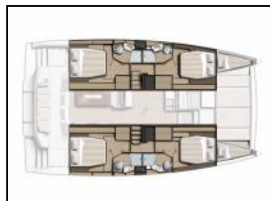

## Catamaran Bali 4.4 Nanann

Yacht ID:	105125
Yachttyp:	Catamaran
Yacht:	<a href="#">Bali 4.4 Nanann</a>
Marina:	Caribbean / Port de Plaisance
Production year:	2023
Cabins:	4 (4)
Deposit:	€ 0,00

**Air condition:** A/C,  
**Autopilot:** Auto-pilot,  
**Bimini:** Bimini,  
**Chart plotter:** Chart plotter,  
**Cockpit cushion:** Outdoor cushions,  
**Cockpit speakers:** Outdoor speakers,  
**Coffee maker:** Coffee maker,  
**Dinghy:** Dinghy,  
**DVD player:** DVD player,  
**Electric toilet:** Electrical toilets,  
**Electric winches:** Electrical winch,  
**Flybridge:** Flybridge, Generator,  
**General:** AIS, Anemometer, Awning, Bathroom, Bedding, Blender and toaster, Bluetooth connection, Board Games, Cockpit table, Compass, Cooler, Davits, Deck shower, Electrical windlass, Espresso machine, Fans in cabins, Fishing equipment, Freezer, Fresh water tank, Full batten mainsail, Furling genoa, Gas stove, GPS, Grey water tank, Guides and Maps, Hot water, Microwave, One kayak, Oven, Plancha, Safety equipment, Safety harness, Shower, Sink, Sockets 110V, Sounder, Speedometer, Starter pack and amenities, Sundeck, Swim ladder, Table, Towels, VHF, Welcome drink and appetizers,  
**Holding tank:** Black water tank, Ice Maker, Inverter,  
**Lazy bag:** Lazy bag,  
**Lazy jack:** Lazy jack,  
**Outboard engine:** Outboard engine 15hp,  
**Outside Steering Position:** BBQ,  
**Radio-CD player:** MP3 player,  
**Refrigerator:** Fridge, Snorkeling equipment, Solar panels,  
**Stand up paddle:** Two paddle boards (SUP),  
**Water maker:** Watermaker,  
**Wi-Fi & Internet:** Internet (Starlink),