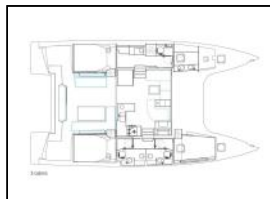

Catamaran Nautitech 46 Penta 2

Yacht ID: 105280
 Yachttyp: Catamaran
 Yacht: [Nautitech 46 Penta 2](#)
 Marina: Turkey / Yacht Classic Hotel Marina,
 Fethiye
 Production year: 2023
 Cabins: 3 + 1
 Deposit: € 4.000,00

Deck: Anchor Delta, Bimini top, Bosun's chair (Safe seat) (boatswain's chair), Cockpit cushions, Cockpit/stern, outside shower, Electric anchor windlass, Fenders, Gangway, Hard Top Bimini, Outside cushions, Plastic bucket, Ropes, Sun deck, Swimming ladder, Water hose,
Entertainment: Diving mask,
Galley: Dishwasher, Freezer, Gas bottles, Gas cookers, Kitchen utensils (Galley equipment, cutlery), Microwave, Oven, Refrigerator, Sink,
Interior: Bed linen, Electric toilet, Heating, Pillows, Washing machine ,
Navigation: AIS, Autopilot, Binoculars, Compass, GPS chart plotter, Navigation (Nautical) charts and nautical guide , Navigation set, Pilot book, Radar reflector, Wind/speed/depth instruments,
Safety: Automatic vest, Fire blanket, Fire extinguisher , First aid kit , Fog horn, Life belts (Safety harness), Liferaft , Smoke detector,
Sails: Electric winch, Rodkick,
Yacht electrics: Air condition, Generator, Inverter, Isotherm boiler, Service batteries, Shore connection 220 V, Shore power cable, Solar panels, VHF radio , Watermaker - desalinator,