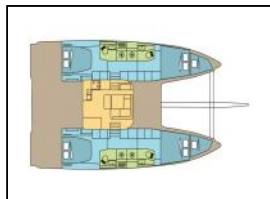

Catamaran Excess 14 SUNNY

Deck: Cockpit cushions, Cockpit fridge, Davit,
Galley: Additional fridge,
Interior: Electric fans, Electric toilet,
Navigation: AIS, Autopilot, GPS chart plotter - cockpit,
 Log/speed instrument,
Sails: Electric winch, Lazy bag,
Yacht electrics: Batteries, Inverter, Lithium battery pack,
 Solar panels, VHF radio ,