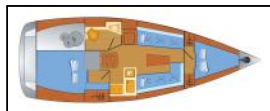

Sailing yacht Bavaria Cruiser 32 Friends

Yacht ID:	105509
Yachttyp:	Sailing yacht
Yacht:	Bavaria Cruiser 32 Friends
Marina:	Germany - Baltic sea / Heiligenhafen
Production year:	2013
Cabins:	2
Deposit:	€ 1.500,00

Deck: Anchor light, Anchor with chain, Bathing platform, Boat hook, Deck brush, Electric anchor windlass, Fenders, Folding cockpit table, Mooring ropes, Plastic bucket,
Galley: Coffee pot, Electrical kettle, Gas cookers, Hot water, Ice box, Kitchen utensils (Galley equipment, cutlery), Pressurized water system, Sink,
Interior: Barometer, Bilge pump - mechanic, Clock, Hand-held compass, Heating, Yacht documents, Yacht keys,
Navigation: Autopilot, Binoculars, Compass, Echosounder/Depthsounder, GPS chart plotter, Log, Navigation/position Lights, Triangles, Wind instrument/Anemometer,
Safety: Automatic vest, Distress signals, Fire extinguisher, First aid kit, Fog horn, Guard rail, Life belts (Safety harness), Liferaft,
Yacht electrics: 220 volt socket, Plugs 12v, Shore power cable, VHF radio,