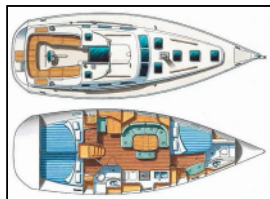

Sailing yacht Oceanis Clipper 393 Crete

Deck: Bimini top, Electric anchor windlass, Sprayhood,
Entertainment: Radio CD player,
Galley: NESPRESSO coffee, Oven, Refrigerator,
Interior: Electric fans, Marine WC,
Navigation: Autopilot, GPS chart plotter, Log, Speed, Depth-echo sounder, Wind instrument/Anemometer, Wind/speed/depth instruments,
Sails: Lazy bag,
Yacht electrics: Batteries, Inverter, Solar panels, VHF radio ,

Yacht ID: 105520
Yachttyp: Sailing yacht
Yacht: [Oceanis Clipper 393 Crete](#)
Marina: Greece / Athens, Yacht Club Amfitheas
Production year: 2002
Cabins: 3
Deposit: € 3.000,00

Price per week / Season 2025