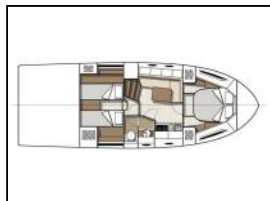

## Motor yacht Beneteau GT40 Island Cruise

**General:** Kayak, Washing machine,  
**Snorkeling equipment:** Snorkeling equipment,  
**TV:** TV,  
**Wi-Fi & Internet:** Wi-Fi,

Yacht ID: 105632  
Yachttyp: Motor yacht  
Yacht: [Beneteau GT40 Island Cruise](#)  
Marina: Mauritius / Malé-Malé  
Production year: 2021  
Cabins: 2 (2)  
Deposit: € 0,00