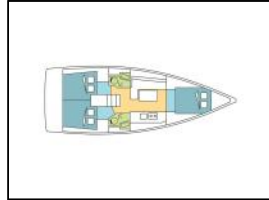

Sailing yacht Oceanis 38.1 PAGANINI

Deck: Anchor, Bimini top, Cockpit cushions, Cockpit table, Cockpit/stern, outside shower, Dinghy, Electric anchor windlass, Outboard engine, Sprayhood, Swimming ladder,
Entertainment: Outside speakers,
Galley: Oven, Refrigerator, Stove,
Interior: Electric toilet,
Navigation: Autopilot, GPS chart plotter, Speedometer (Speed log), Wind instrument/Anemometer,
Sails: Lazy bag, Lazy jacks, Self tailing winch,
Yacht electrics: Battery charger , Converter 220V/12V, Inverter, VHF radio ,