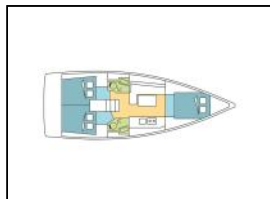

Sailing yacht Oceanis 38.1 PAGANINI

Deck: Anchor, Bimini top, Cockpit cushions, Cockpit table, Cockpit/stern, outside shower, Dinghy, Electric anchor windlass, Outboard engine, Sprayhood, Swimming ladder,
Entertainment: Outside speakers,
Galley: Oven, Refrigerator, Stove,
Interior: Electric toilet,
Navigation: Autopilot, GPS chart plotter, Speedometer (Speed log), Wind instrument/Anemometer,
Sails: Lazy bag, Lazy jacks, Self tailing winch,
Yacht electrics: Battery charger , Converter 220V/12V, Inverter, VHF radio ,