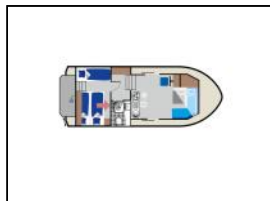

Motor yacht Kormoran 940 Scholle K905

Bow thruster: Bow thruster,
General: 12V sockets, 230V sockets, Audio system, Bathing ladder, Bathing platform, Crockery, cutlery, pots, pans and cooking utensils, Echo sounder, Gas hob and gas oven, Outdoor shower, Oven, Steering position,
Heating: Hot water heating,
Refrigerator: Refrigerator,