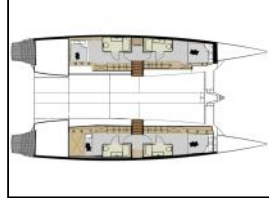

## Catamaran Catamaran J-Yachts HANI I (VAT included - APA 25% not included)

**Air condition:** Air Condition,  
**Bow thruster:** Bow thruster,  
**General:** BBQ, Hydraulic Platform , Sea Scooter , Solar Panels , Wakeboard,  
**Generator:** Generator,  
**Snorkeling equipment:** Snorkelling equipment,  
**Stand up paddle:** SUP ,  
**Water maker:** Water maker,  
**Wi-Fi & Internet:** Wi-Fi,