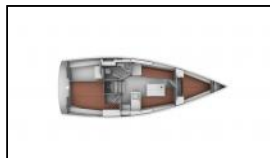

## Sailing yacht Bavaria Cruiser 32 Nena

**Deck:** Bimini top, Black Water Tank, Cockpit table, Cockpit/stern, outside shower, Electric anchor windlass, Sprayhood,  
**Entertainment:** Radio CD player,  
**Galley:** Gas bottles, Refrigerator,  
**Interior:** Electric toilet,  
**Navigation:** Autopilot, Echosounder/Depthsounder, GPS chart plotter - cockpit, Speedometer (Speed log),  
**Yacht electrics:** VHF radio ,

Yacht ID: 11299  
Yachttyp: Sailing yacht  
Yacht: [Bavaria Cruiser 32 Nena](#)  
Marina: Croatia / Marina Veruda, Pula  
Production year: 2010  
Cabins: 2  
Deposit: € 1.500,00