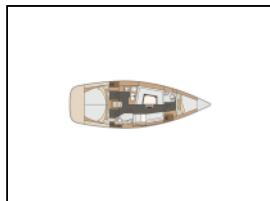

Sailing yacht Elan Impression 40 Laali

Yacht ID: ALU

Yachttyp:

Yacht:

Marina:

Production year:

Cabins:

Deposit:

13002

Sailing yacht

[Elan Impression 40 Laali](#)

Croatia / Marina Mali Losinj

2016

3

€ 1.800,00

Deck: Anchor Delta, Bathing platform, Bimini top, Cockpit table, Cockpit/stern, outside shower, Dinghy, Electric anchor windlass, LED outdoor ambiance lights, Sprayhood,
Entertainment: Indoor speakers, Radio CD player + USB,
Galley: Gas bottles, Gas cookers, Hot water, Refrigerator, Sink,
Interior: Bed linen, Pillows,
Navigation: Autopilot, Bow thruster, Compass, GPS chart plotter - cockpit, Log, Speed, Depth- echo sounder, Navigation (Nautical) charts and nautical guide , Radar reflector, Wind instrument/Anemometer,
Safety: Distress signals, Fire extinguisher , First aid kit , Life jackets,
Yacht electrics: Batteries, Bilge pump - Electric, Shore power cable, VHF radio ,