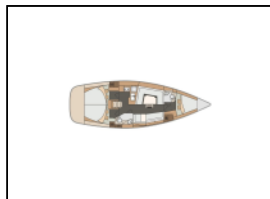

Sailing yacht Elan Impression 40 Laali

Yacht ID: ALU

Yachttyp:

Yacht:

Marina:

Production year:

Cabins:

Deposit:

13002

Sailing yacht

[Elan Impression 40 Laali](#)

Croatia / Marina Mali Losinj

2016

3

€ 1.800,00

Deck: Anchor Delta, Bathing platform, Bimini top, Cockpit table, Cockpit/stern, outside shower, Dinghy, Electric anchor windlass, LED outdoor ambiance lights, Sprayhood,
Entertainment: Indoor speakers, Radio CD player + USB,
Galley: Gas bottles, Gas cookers, Hot water, Refrigerator, Sink,
Interior: Bed linen, Pillows,
Navigation: Autopilot, Bow thruster, Compass, GPS chart plotter - cockpit, Log, Speed, Depth- echo sounder, Navigation (Nautical) charts and nautical guide , Radar reflector, Wind instrument/Anemometer,
Safety: Distress signals, Fire extinguisher , First aid kit , Life jackets,
Yacht electrics: Batteries, Bilge pump - Electric, Shore power cable, VHF radio ,