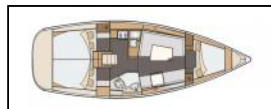

## Sailing yacht Elan Impression 35 Essi

Yacht ID: 13532  
 Yachttyp: Sailing yacht  
 Yacht: [Elan Impression 35 Essi](#)  
 Marina: Croatia / Marina Mali Losinj  
 Production year: 2017  
 Cabins: 3  
 Deposit: € 1.500,00