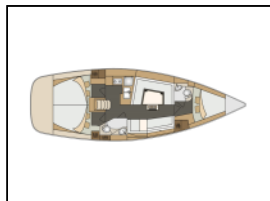

## Sailing yacht Elan Impression 40 Hope E.

**Deck:** Bimini top, Cockpit table, Cockpit/stern, outside shower, Dinghy, Electric anchor windlass, Gangway, Sprayhood,  
**Entertainment:** DVD player, LCD TV, Radio CD player,  
**Galley:** Gas bottles, Hot water, Refrigerator,  
**Interior:** Bed linen, Heating,  
**Navigation:** Autopilot, Bow thruster, Complete navigation equipment, GPS chart plotter, Tridata, Wind instrument/Anemometer,  
**Safety:** Automatic vest, Safety equipment,  
**Sails:** Lazy jacks,  
**Yacht electrics:** Battery charger , Shore connection 220 V, VHF radio ,

Yacht ID: 13534  
Yachttyp: Sailing yacht  
Yacht: [Elan Impression 40 Hope E.](#)  
Marina: Slovenia / Izola  
Production year: 2017  
Cabins: 3  
Deposit: € 1.300,00