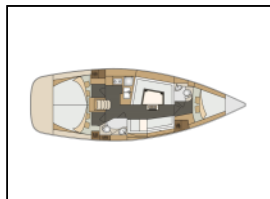

Sailing yacht Elan Impression 40 Hope E.

Yacht ID: 13534
 Yachttyp: Sailing yacht
 Yacht: [Elan Impression 40 Hope E.](#)
 Marina: Slovenia / Izola
 Production year: 2017
 Cabins: 3
 Deposit: € 1.300,00

Deck: Bimini top, Cockpit table, Cockpit/stern, outside shower, Dinghy, Electric anchor windlass, Gangway, Sprayhood,
Entertainment: DVD player, LCD TV, Radio CD player,
Galley: Gas bottles, Hot water, Refrigerator,
Interior: Bed linen, Heating,
Navigation: Autopilot, Bow thruster, Complete navigation equipment, GPS chart plotter, Tridata, Wind instrument/Anemometer,
Safety: Automatic vest, Safety equipment,
Sails: Lazy jacks,
Yacht electrics: Battery charger , Shore connection 220 V, VHF radio ,