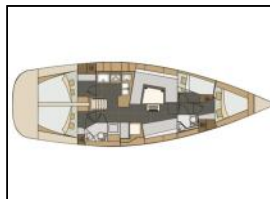

Sailing yacht Elan Impression 45 High AS

Deck: Bimini top, Cockpit table, Cockpit/stern, outside shower, Dinghy, Electric anchor windlass, Gangway, Hot water in cockpit, Sprayhood,
Entertainment: LCD TV + DVD, Radio CD player,
Galley: Gas bottles, Hot water, Refrigerator,
Interior: Bed linen, Heating,
Navigation: Autopilot, Bow thruster, GPS chart plotter, Tridata, Wind instrument/Anemometer,
Safety: Automatic vest, Safety equipment,
Yacht electrics: Shore connection 220 V, VHF radio ,

Yacht ID: 13542
 Yachttyp: Sailing yacht
 Yacht: [Elan Impression 45 High AS](#)
 Marina: Slovenia / Izola
 Production year: 2017
 Cabins: 4
 Deposit: € 1.800,00

Price per week / Season 2024

28.09. - 20.12.	21.12. - 31.12.	01.01. - 28.03.	
€ 2.360	€ 2.780	€ 2.360	
29.03. - 25.04.	26.04. - 06.06.	07.06. - 04.07.	05.07. - 18.07.
€ 2.780	€ 3.580	€ 3.750	€ 4.100
19.07. - 01.08.	02.08. - 22.08.	23.08. - 26.09.	27.09. - 19.12.
€ 4.300	€ 4.100	€ 3.580	€ 2.360
20.12. - 31.12.			
€ 2.780			