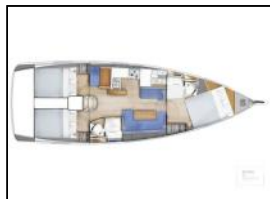

Sailing yacht Sun Odyssey 410 Eumephe - Standard line

Yacht ID: 41291
Yachttyp: Sailing yacht
Yacht: [Sun Odyssey 410 Eumephe - Standard line](#)
Marina: Italy / Olbia
Production year: 2019
Cabins: 3 (3)
Deposit: € 3.000,00