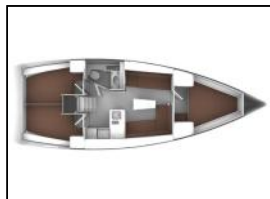

Sailing yacht Bavaria Cruiser 37 GITA

Yacht ID: 41493
 Yachttyp: Sailing yacht
 Yacht: [Bavaria Cruiser 37 GITA](#)
 Marina: Croatia / Marina Dalmacija, Sukosan
 Production year: 2016
 Cabins: 3 (3)
 Deposit: € 1.500,00