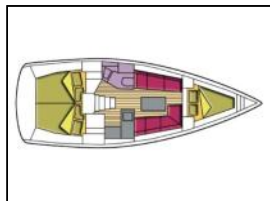

Sailing yacht Bavaria Cr 34 Pollux I

Yacht ID: 41531
 Yachttyp: Sailing yacht
 Yacht: [Bavaria Cr 34 Pollux I](#)
 Marina: Italy / Marina D'Arechi
 Production year: 2017
 Cabins: 3 (3)
 Deposit: € 2.800,00