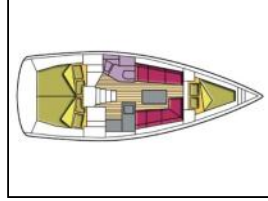

Sailing yacht Bavaria Cr 34 Pollux I

Yacht ID:	41531
Yachttyp:	Sailing yacht
Yacht:	Bavaria Cr 34 Pollux I
Marina:	Italy / Marina D'Arechi
Production year:	2017
Cabins:	3 (3)
Deposit:	€ 2.800,00

Autopilot: Autopilot,
Bimini: Bimini,
Chart plotter: GPS+Chart Plotter at helm,
Cockpit cushion: Cockpit cushions,
Cockpit speakers: Cockpit speakers,
Dinghy: Dinghy,
General: Boiler + Filter for Intern. Coffee, Cockpit shower, Cockpit table, Cutlery, Distress Flares, Fire extinguishers, First aid kit, Inflatable life vests, Life jackets, Liferaft, Moka - Coffee machine, Oven, Shore power connector, Spare Anchor, Spare tiller, Stereo, VHF, Warm water, Wind instruments,
Sprayhood: Sprayhood,
Teack cockpit: Teack cockpit,