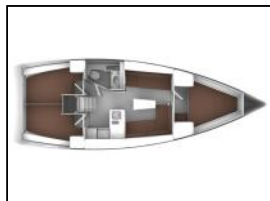

## Sailing yacht Bavaria Cruiser 37 ALEGRIA

Yacht ID: 41641  
 Yachttyp: Sailing yacht  
 Yacht: [Bavaria Cruiser 37 ALEGRIA](#)  
 Marina: Croatia / Marina Dalmacija, Sukosan  
 Production year: 2018  
 Cabins: 3 (3)  
 Deposit: € 1.500,00