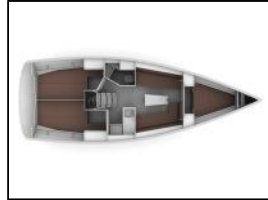

## Sailing yacht Bavaria 34 '19 Lotus

Yacht ID:	41860
Yachttyp:	Sailing yacht
Yacht:	<a href="#">Bavaria 34 '19 Lotus</a>
Marina:	Croatia / Marina Dalmacija, Sukosan
Production year:	2019
Cabins:	3 (3)
Deposit:	€ 1.500,00