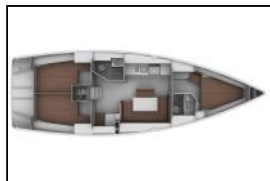

Sailing yacht Bavaria 40 BT '13 Nia-Nya

Yacht ID: 42089
 Yachttyp: Sailing yacht
 Yacht: [Bavaria 40 BT '13 Nia-Nya](#)
 Marina: Croatia / Marina Dalmacija, Sukosan
 Production year: 2013
 Cabins: 3 (3)
 Deposit: € 1.500,00