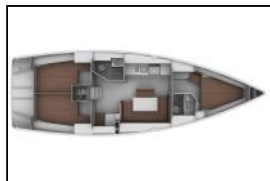

Sailing yacht Bavaria 40 BT '13 Vida

Yacht ID: 42092
 Yachttyp: Sailing yacht
 Yacht: [Bavaria 40 BT '13 Vida](#)
 Marina: Croatia / Marina Dalmacija, Sukosan
 Production year: 2013
 Cabins: 3 (3)
 Deposit: € 1.500,00