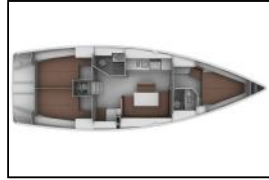

Sailing yacht Bavaria 40 BT '13 Živa

Yacht ID: 42093
 Yachttyp: Sailing yacht
 Yacht: [Bavaria 40 BT '13 Živa](#)
 Marina: Croatia / Marina Dalmacija, Sukosan
 Production year: 2013
 Cabins: 3 (3)
 Deposit: € 1.500,00