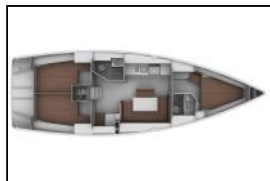

Sailing yacht Bavaria 40 BT '13 Stribog

Yacht ID: 42097
 Yachttyp: Sailing yacht
 Yacht: [Bavaria 40 BT '13 Stribog](#)
 Marina: Croatia / Marina Dalmacija, Sukosan
 Production year: 2013
 Cabins: 3 (3)
 Deposit: € 1.500,00