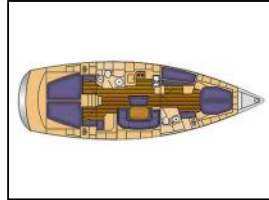

Sailing yacht Bavaria 46 Cruiser Praslin

Yacht ID: 42206
 Yachttyp: Sailing yacht
 Yacht: [Bavaria 46 Cruiser Praslin](#)
 Marina: Balearics / Palma de Mallorca, La Lonja
 Production year: 2005
 Cabins: 4 (4)
 Deposit: € 2.500,00