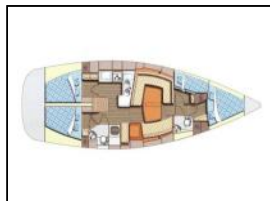

Sailing yacht Elan 434 Impression Alboran XXVI Piñacolada (Majorca)

Autopilot: Autopilot,
Bimini: Bimini top,
Chart plotter in cockpit: GPS with Chart Plotter,
General: Automatic life jacket, Cockpit shower, Depth, speed instrument, Dinghy, Electric anchor windlass, EPIRB (Emergency Position-Indicating Radio Beacon), Fix cockpit table, Hot Water, Kitchen equipment, Navigation equipment, Safety equipment, Shore Connection 220 V, VHF Radio, Wind instrument,
Radio-CD player: FM Radio / CD Player,
Refrigerator: Electric Refrigerator,
Solar panel: Solar Panels,
Sprayhood: Sprayhood,
Teak deck: Teackwood deck,