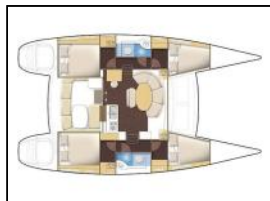

Catamaran Lagoon 380 Shona

Bimini: Bimini top,
Bow thruster: Bowthruster,
Electric toilet: Electric toilets ,
General: Binocular, Fenders, First aid kit, Flash lamp, Full batten Main Sail, Furling Genoa, GPS Chartplotter, Log, Mooring lines, Navigation package, Sprayhood, VHF with DSC and AIS B and G,
Teack cockpit: Teak cockpit,