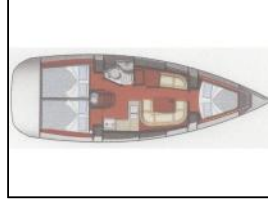

## Sailing yacht Sun Odyssey 36i Blue Sky

Yacht ID:	46212
Yachttyp:	Sailing yacht
Yacht:	<a href="#">Sun Odyssey 36i Blue Sky</a>
Marina:	Turkey / Fethiye
Production year:	2010
Cabins:	3 (3)
Deposit:	€ 1.500,00