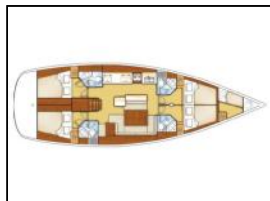

## Sailing yacht Beneteau Oceanis 50 RHEA

Yacht ID:	46323
Yachttyp:	Sailing yacht
Yacht:	<a href="#">Beneteau Oceanis 50 RHEA</a>
Marina:	Turkey / Adaköy Marina-Marmaris
Production year:	2012
Cabins:	5 (5 (4+1))
Deposit:	€ 2.000,00

**Chart plotter:** GPS Chart Plotter,  
**Cockpit cushion:** Cockpit Cushions,  
**Dinghy:** Dinghy with oars,  
**Electric winches:** Electric anchor winch,  
**Furling genoa:** Furling Genoa,  
**General:** 2 Gas Bottles, 2 Rudders, Autopilot, Bimini, Cockpit Speakers, Cockpit Table, Fenders, Full Kitchen Equipment, Full Mooring Equipment, Full Navigation Equipment, Full Safety Equipment, Gangway, Shore power cable, Shower at the Back, Spare Tiller, Swimming ladder, Tool Box, VHF, Waterpilot Guidebooks, Winch handle, Wind-speed and Depth Meter,  
**Radio-CD player:** Radio,  
**Sprayhood:** Sprayhood,  
**Teack cockpit:** Teak Cockpit,