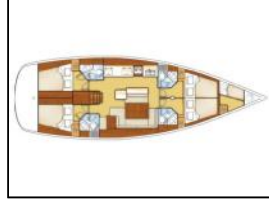

Sailing yacht Beneteau Oceanis 50 RHEA

Yacht ID:	46323
Yachttyp:	Sailing yacht
Yacht:	Beneteau Oceanis 50 RHEA
Marina:	Turkey / Adaköy Marina-Marmaris
Production year:	2012
Cabins:	5 (5 (4+1))
Deposit:	€ 2.000,00

Chart plotter: GPS Chart Plotter,
Cockpit cushion: Cockpit Cushions,
Dinghy: Dinghy with oars,
Electric winches: Electric anchor winch,
Furling genoa: Furling Genoa,
General: 2 Gas Bottles, 2 Rudders, Autopilot, Bimini, Bow Thruster, Cockpit Speakers, Cockpit Table, Fenders, Full Kitchen Equipment, Full Mooring Equipment, Full Navigation Equipment, Full Safety Equipment, Gangway, new, Shore power cable, Shower at the Back, Spare Tiller, Swimming ladder, Tool Box, VHF, Waterpilot Guidebooks, Winch handle, Wind-speed and Depth Meter,
Radio-CD player: Radio,
Sprayhood: Sprayhood,
Teack cockpit: Teak Cockpit,