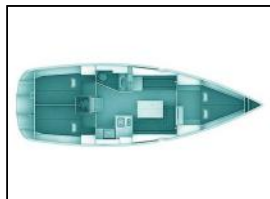

## Sailing yacht Bavaria Cruiser 36 Leukothea

Yacht ID: 46465  
Yachttyp: Sailing yacht  
Yacht: [Bavaria Cruiser 36 Leukothea](#)  
Marina: Greece / Loutraki harbour-Loutraki  
Production year: 2013  
Cabins: 3 (3)  
Deposit: € 2.000,00