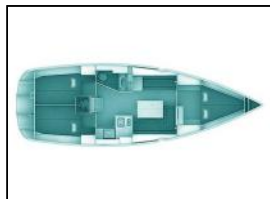

Sailing yacht Bavaria Cruiser 36 Leukothea

Yacht ID: 46465
 Yachttyp: Sailing yacht
 Yacht: [Bavaria Cruiser 36 Leukothea](#)
 Marina: Greece / Loutraki harbour-Loutraki
 Production year: 2013
 Cabins: 3 (3)
 Deposit: € 2.000,00