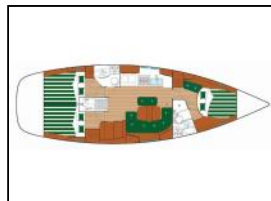

Sailing yacht Oceanis 423 M Myrtilus

Autopilot: Autopilot,
Bimini: Bimini,
Bow thruster: Bow Thruster,
Chart plotter: Chartplotter,
Furling genoa: Genoa Furling,
General: Furling Mainsail, VHF,
Heating: Heating,
Radar: Radar,
Radio-CD player: Radio/CD/AUX,
Solar panel: Solar panel 450W,
Sprayhood: Sprayhood,
Teak deck: Teak deck,