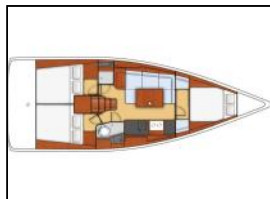

## Sailing yacht Beneteau Oceanis 38 Simge

Yacht ID: 46765  
 Yachttyp: Sailing yacht  
 Yacht: [Beneteau Oceanis 38 Simge](#)  
 Marina: Spain / Barcelona  
 Production year: 2016  
 Cabins: 3 (3)  
 Deposit: € 2.000,00