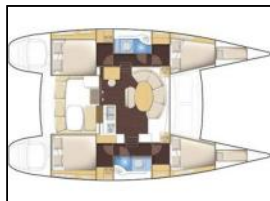

Catamaran Lagoon 380 S2 Dido

Bimini: Bimini top,
General: 12V plug on the control panel, 220V shore connection with shore power cable, 220V socket in each cabin, Bed linen, Dinghy, Folding saloon table with extra cushion for additional berth in saloon, Full batten main sail, Hot water shower in cockpit, Outboard Engine, Raymarine pack 2014, Towels, VAT, Water heater,
Radio-CD player: Radio/USB Player with outside speakers,
Refrigerator: ISOTHERM Electrical Fridge,
Solar panel: Solar panel,
Sprayhood: Sprayhood,