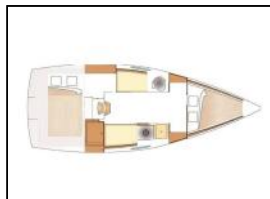

Sailing yacht Beneteau 25 Platu Athos

General: Anchor Chain Mt 45 D12, Barometer, Binoculars, Cockpit Chartplotter , Duvets for all the berths, Fully equipped kitchen, Furling Genoa (108%), Hi Fi Bluetooth + cockpit speakers, Inflatable Life Jackets, Inox Anchor 10Kg, Manual toilet, Portable VHF, Tiller, Welcome kit,

Yacht ID: 46914
 Yachttyp: Sailing yacht
 Yacht: [Beneteau 25 Platu Athos](#)
 Marina: Italy / Marina di Asfodeli-Porto Rotondo - Punta Asfodeli
 Production year: 2000
 Cabins: 2 (2)
 Deposit: € 2.000,00