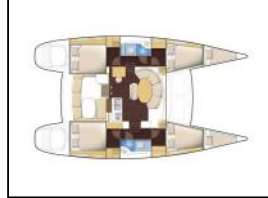

Catamaran Lagoon 380 Eleven

Yacht ID:	46919
Yachttyp:	Catamaran
Yacht:	Lagoon 380 Eleven
Marina:	Greece / Corfu, Gouvia Marina
Production year:	2017
Cabins:	6 (6 (4+2))
Deposit:	€ 3.000,00

Autopilot: Autopilot Set,
Bimini: BIMINI, BIMINI TOP,
Chart plotter: GPS Plotter,
Chart plotter in cockpit: GPS PLOTTER IN COCKPIT,
Cockpit cushion: Cushions Cockpit Set,
Cockpit speakers: Speakers in Cockpit,
Dinghy: DINGHY,
Electric toilet: ELECTRIC TOILETS,
Full batten main sail: BATTENED MAIN SAIL ,
Furling genoa: FURLING GENOA,
General: Anchor Chain 10m Spare, Anchor Chain Main, Anchor Main, Anchor Spare, Anchor windlass, Anchor Windlass Control, Anchor Windlass Handle, AUX FOR IPOD/IPHONE/BLUETOOTH/USB, BAROMETER, Battery Charger, Battery Operated Navigation Lights Set, Binoculars, Black Plastic Balls, Black Plastic Cone, Blankets, Boat Hook, Boat Manuals, Bosun's Chair, Bottle-Can Opener, Bowls, CABINS FANS, Casserole Big, Cheese Grater, Clothes Pegs, Cockpit table, Coffee Cups, Coffee Pot Filter Press, Cutting Board, Deck Brush, Deck-Cockpit Shower, Depth Echo Sounder, Diesel Canister, Dinghy Oars and Locks, Dinghy Pump, Dinghy Repair Kit, Dinghy Seat, Distress Flares Box, Distress Mirror, Divider, Dust Pan and Brush, ECHO SOUNDER, Emergency Tiller, Engine Oil Spare, Engine(s) Spare Box, EPIRB, Fenders, Fire Extinguishers, First Aid Kit, Flag Halyards, Floating Light, Foghorn, Forks, Frying Pans, Fuel funnel, FULL GALLEY EQUIPMENT, FULL SAFETY EQUIPMENT, GANGWAY, Gas Bottles, Gas Stove with Burners and Grill, Glasses Drinking, Glasses Wine, Greek Waters Pilot, Hand Bearig Compass, Hangers, Horseshoe Lifebuoy, Kettle, KITCHEN EQUIPMENT, Knives Bread, Knives Meat, Knives Serving, Knives Vegetable, Ladle, Lemon Squeezer, Lifteraft, Light House Book, Linen and Bedding, MAIN ANCHOR-CHAIN, MEDICAL GUIDE, Mooring Ropes 25m, Mooring Ropes 50m, Navigation Ruller, Normal foam-type Life Jackets Type/Adults, Normal foam-type Life Jackets Type/Children, Outboard Motor Jerry Can, Oven gloves, Padlocks, Pencils set, Pillow Cases, Pillows, Placemats for Pots, Plastic Bucket, Plates Main Dish, Plates Serving, Plates Small, Plates Soup, Pyrex Oven dish, Radar reflector, Ropes Spare, Safety Hamesses with Belts, Sail Repair Kit, Salad Bowls, SALOON FANS, Saucepans, Scissors, Sea Charts Area Set, Serving Tray, SET OF FLAGS N.C.O., Set of FLags, C.N.Q., Sheets, Shore Power Cable, Shore Power Cable and Adaptors, Small Plates, Sockets 220V, Sockets 220V Cabins, Sockets 220V Saloon, Spatula, Speakers in Saloon, Speed Meter Log, Spoons Soup, Spoons Tea, Strainer Spagetti, Strainer Tea, Swimming Ladder, Tanks Opener, Tapper Ware, Toilets Electric Pumps, Tongs, Tools Box, Torch Light, Towels Bath, Towels Face, USB Charging Ports, USB CONNECTION CHART TABLE, Vegetable Peeler, VHF, Waste-Holding Tank(s), Water Boiler,

Yachtcharter Dagen details

Bank: Sparkasse Minden-Luebbecke
BLZ 49050101 Konto Nr.: 15002272