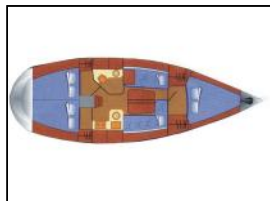

Sailing yacht Hanse 341 Esperia

Chart plotter: Plotter GPS,
Electric winches: Electric anchorwinch,
Furling genoa: Furling genoa,
General: Autopilot, Bimini, Binocular, Bosun's chair, Compass, Crockery, Deck-shower, Dinghy, Eco, Electric torch, External speakers, First aid kit, Full batten mainsail, Gas oven, Hot water, Instructions, Life harness, Log, Nautical charts, Pilot book, Refrigerator, Safety equipment, Tool crate, VHF, Windex,
Inverter: Inverter 220V,
Radio-CD player: AM/FM Stereo CD,
Sprayhood: Sprayhood,

Yacht ID: 47181
Yachttyp: Sailing yacht
Yacht: [Hanse 341 Esperia](#)
Marina: Italy / Marina di Nettuno - Anzio
Production year: 2003
Cabins: 3 (3)
Deposit: € 2.000,00

Price per week / Season 2024

01.01. - 13.04.	13.04. - 25.05.	25.05. - 15.06.	
€ 1.500	€ 1.600	€ 1.800	
15.06. - 27.07.	27.07. - 24.08.	24.08. - 07.09.	07.09. - 21.09.
€ 2.000	€ 2.500	€ 2.000	€ 1.800
21.09. - 05.10.	05.10. - 31.12.		
€ 1.600	€ 1.500		