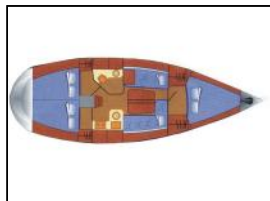

Sailing yacht Hanse 341 Esperia

Chart plotter: Plotter GPS,
Electric winches: Electric anchorwinch,
Furling genoa: Furling genoa,
General: Autopilot, Bimini, Binocular, Bosun's chair, Compass, Crockery, Deck-shower, Dinghy, Eco, Electric torch, External speakers, First aid kit, Full batten mainsail, Gas oven, Hot water, Instructions, Life harness, Log, Nautical charts, Pilot book, Refrigerator, Safety equipment, Tool crate, VHF, Windex,
Inverter: Inverter 220V,
Radio-CD player: AM/FM Stereo CD,
Sprayhood: Sprayhood,

Yacht ID: 47181
Yachttyp: Sailing yacht
Yacht: [Hanse 341 Esperia](#)
Marina: Italy / Marina di Nettuno - Anzio
Production year: 2003
Cabins: 3 (3)
Deposit: € 2.000,00

Price per week / Season 2024

15.06. - 27.07. € 2.000	27.07. - 24.08. € 2.500	24.08. - 07.09. € 2.000
07.09. - 21.09. € 1.800	21.09. - 05.10. € 1.600	05.10. - 31.12. € 1.500